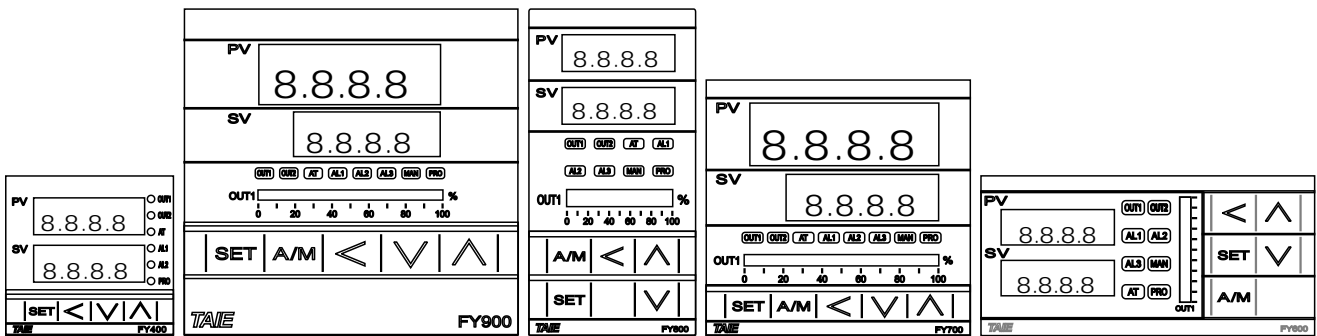

FY400/600/700/800/900

FA230/231

Ver 1.5

TAIWAN INSTRUMENT & CONTROL CO., LTD